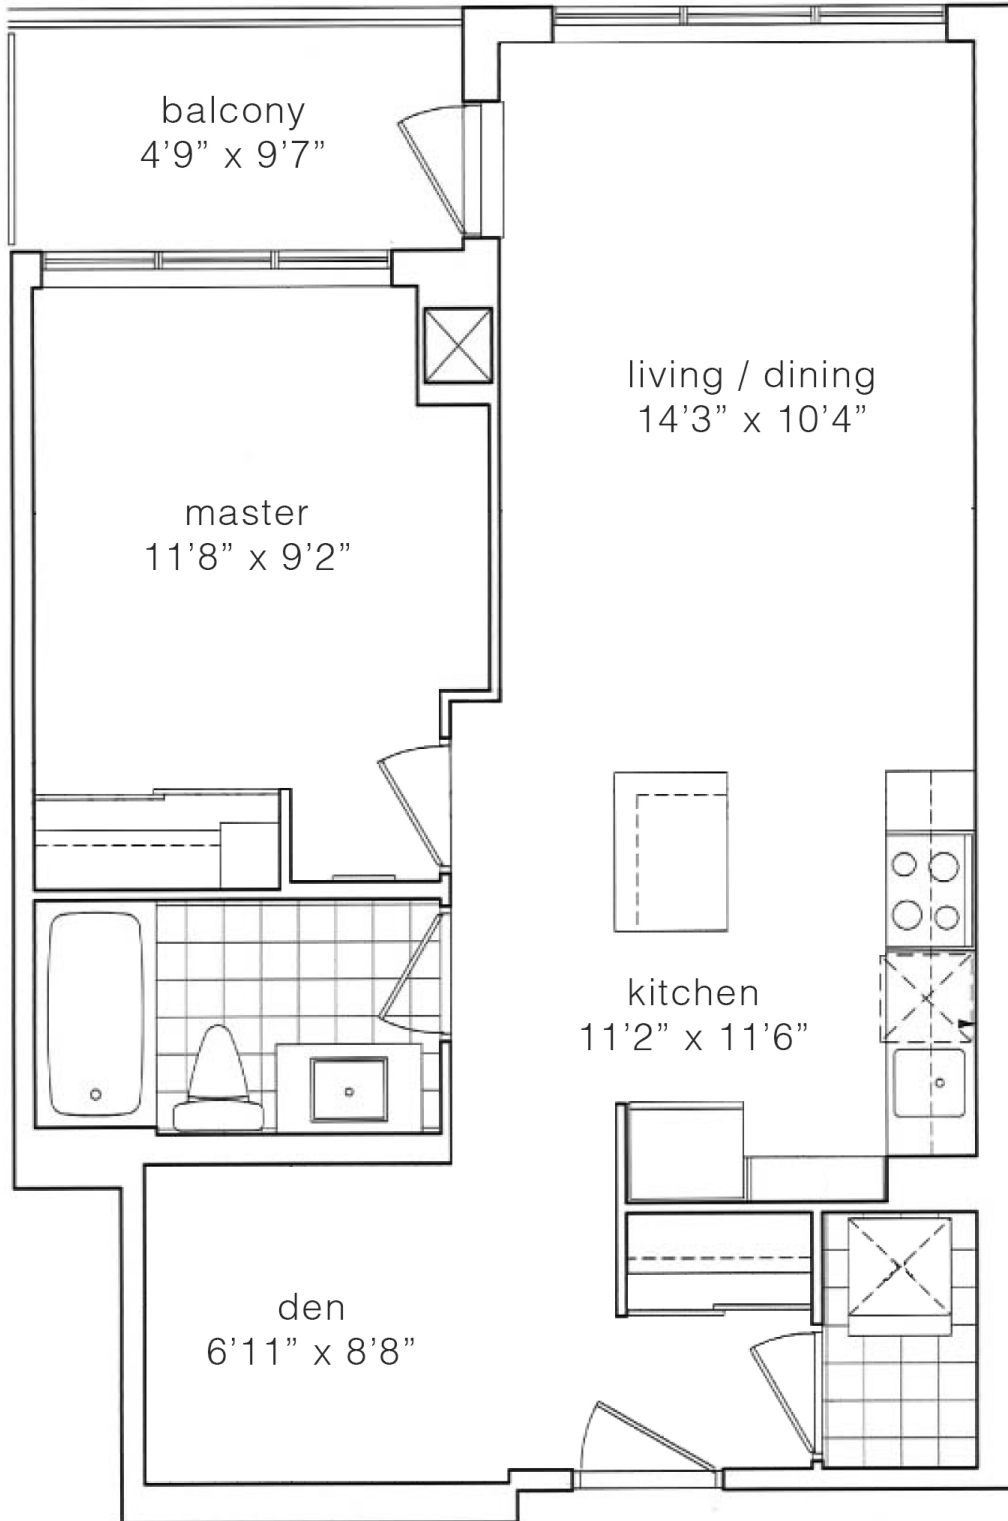

15 VIKING LANE SUITE 1806

PARC NUVO

Floor plans found online and to be used for informational purposes only.
Buyer is responsible for verifying accuracy and measurements.